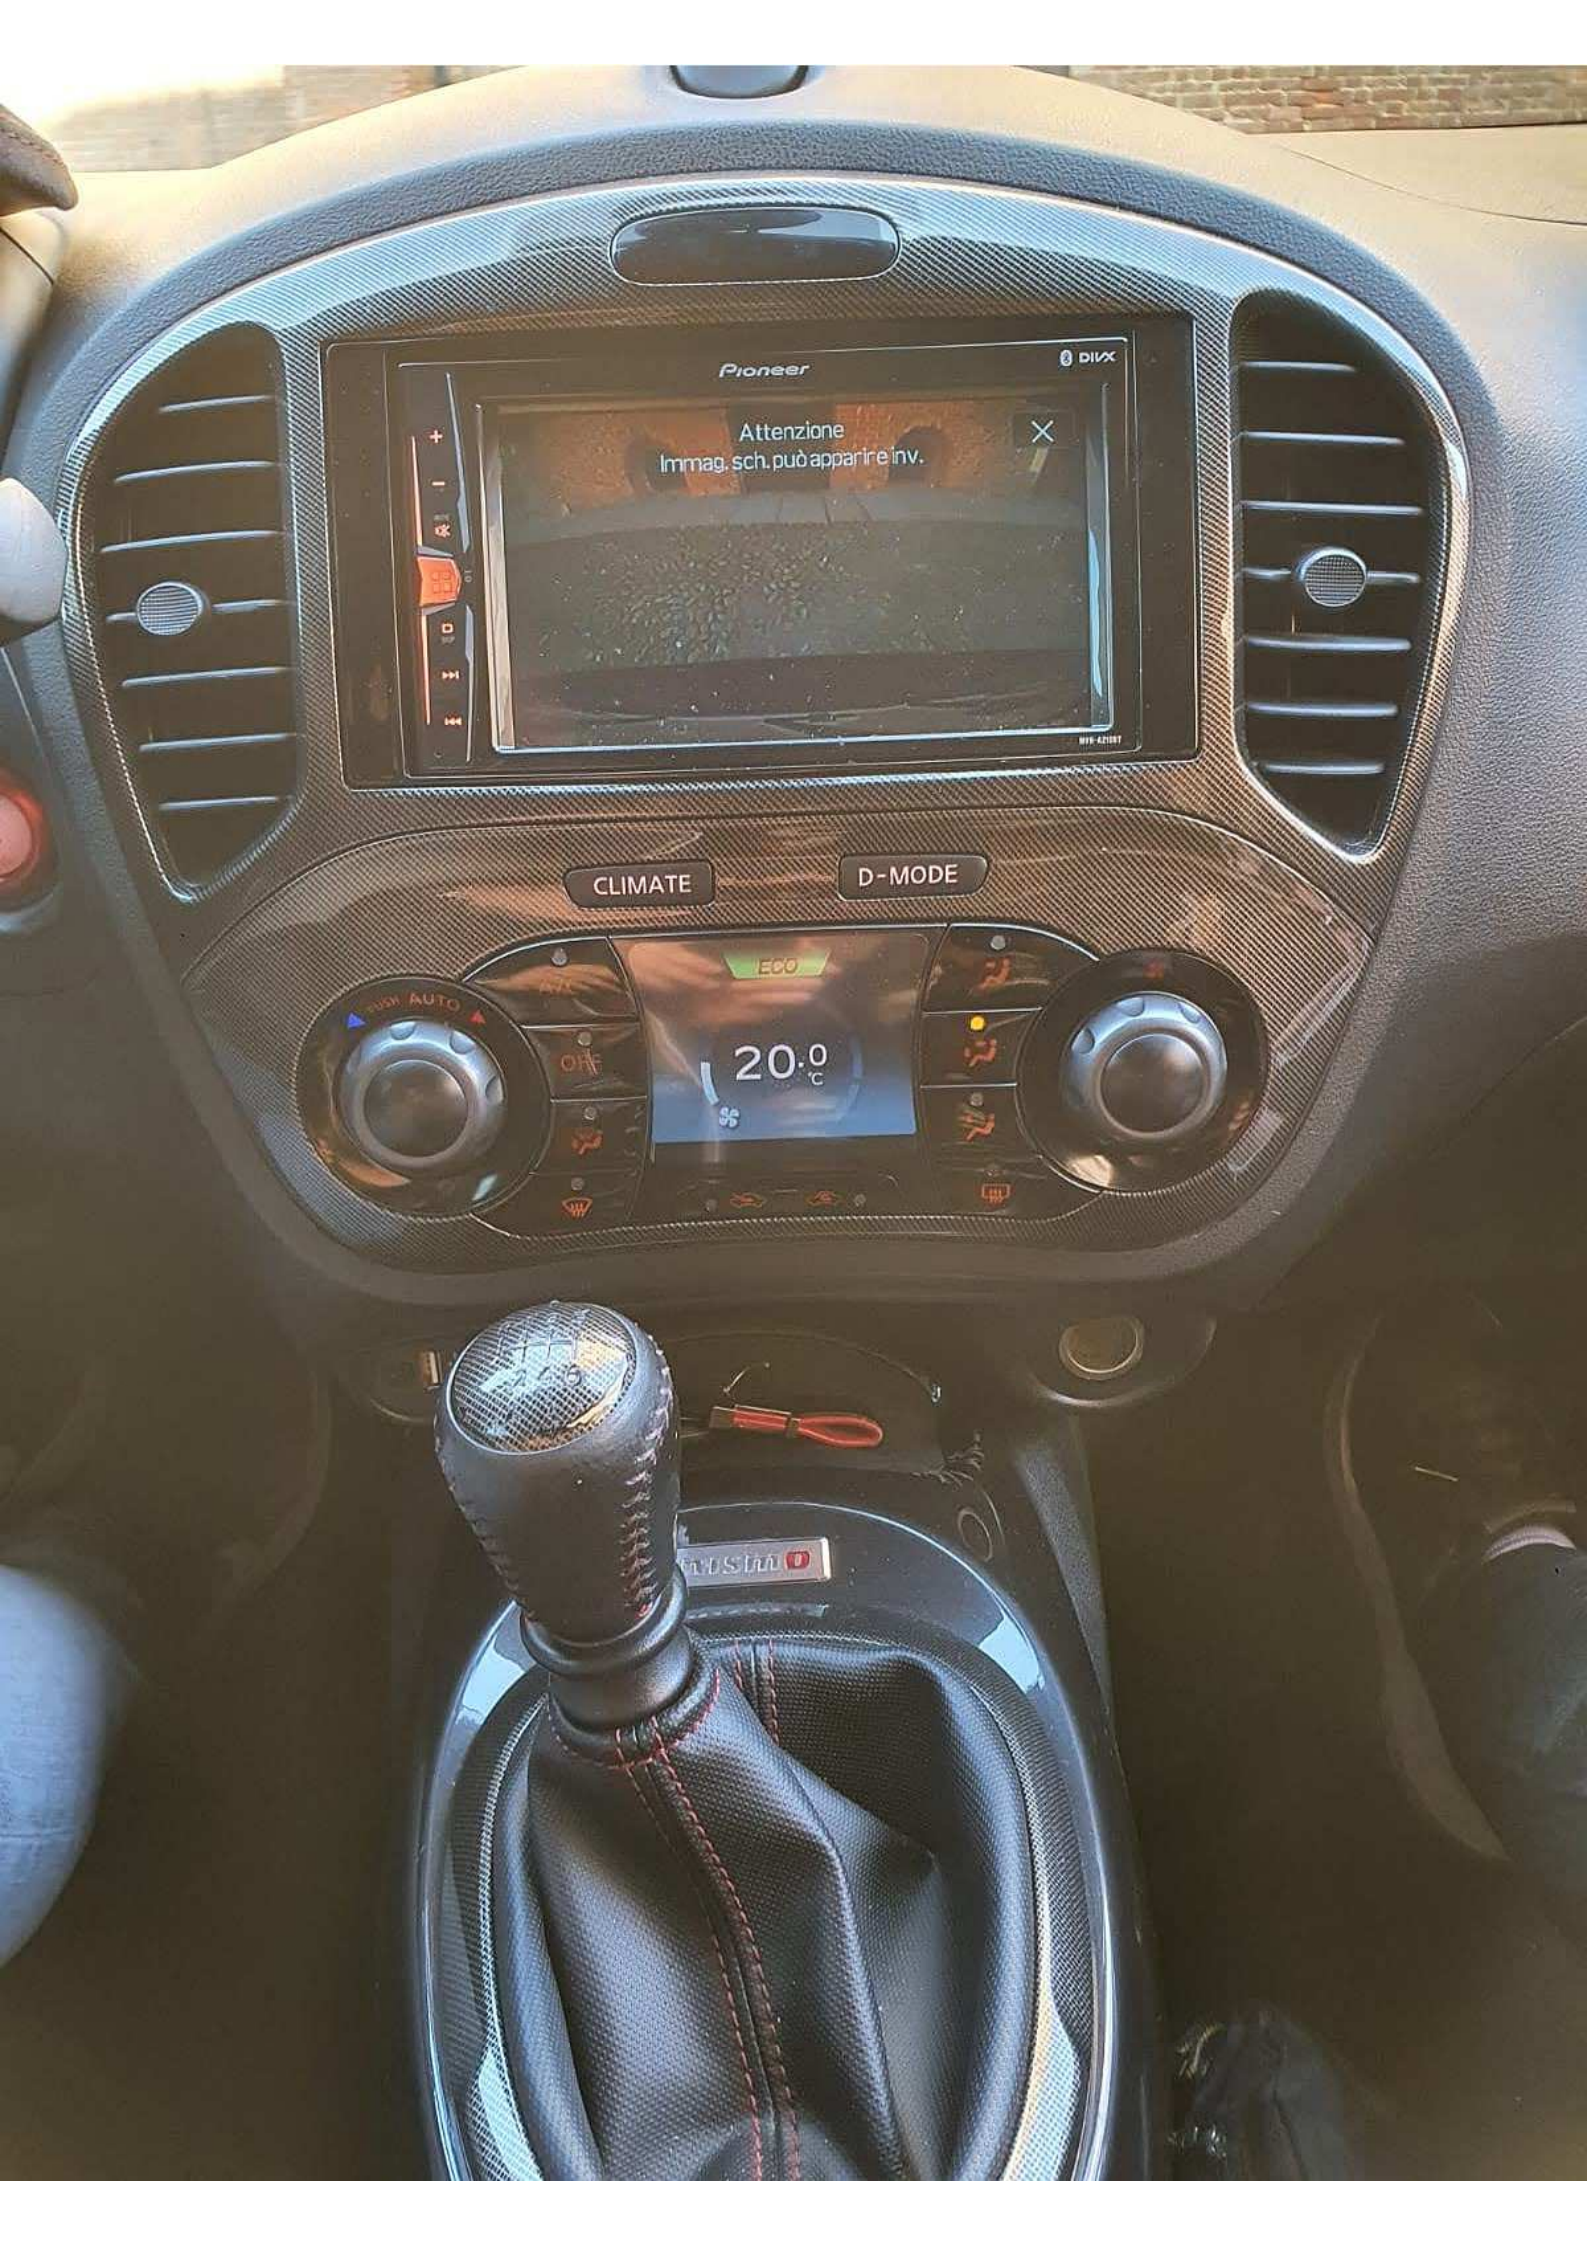

2014  
VIN: 1F170L6K8E4123456  
EXTERIOR COLOR: BLACK  
INTERIOR COLOR: BLACK/RED  
MILEAGE: 10000  
SALES TAX: 6.5%  
REGISTRATION: 100  
TOTAL PRICE: \$25,000  
SALES TAX: \$1,625  
REGISTRATION: \$100  
TOTAL: \$26,725  
SALES TAX: 6.5%  
REGISTRATION: 100  
TOTAL PRICE: \$25,000  
SALES TAX: \$1,625  
REGISTRATION: \$100  
TOTAL: \$26,725

Pioneer

DIX

Attenzione  
Immag. sch. può apparire inv.

CLIMATE

D-MODE

20.0°C

MSM

LED